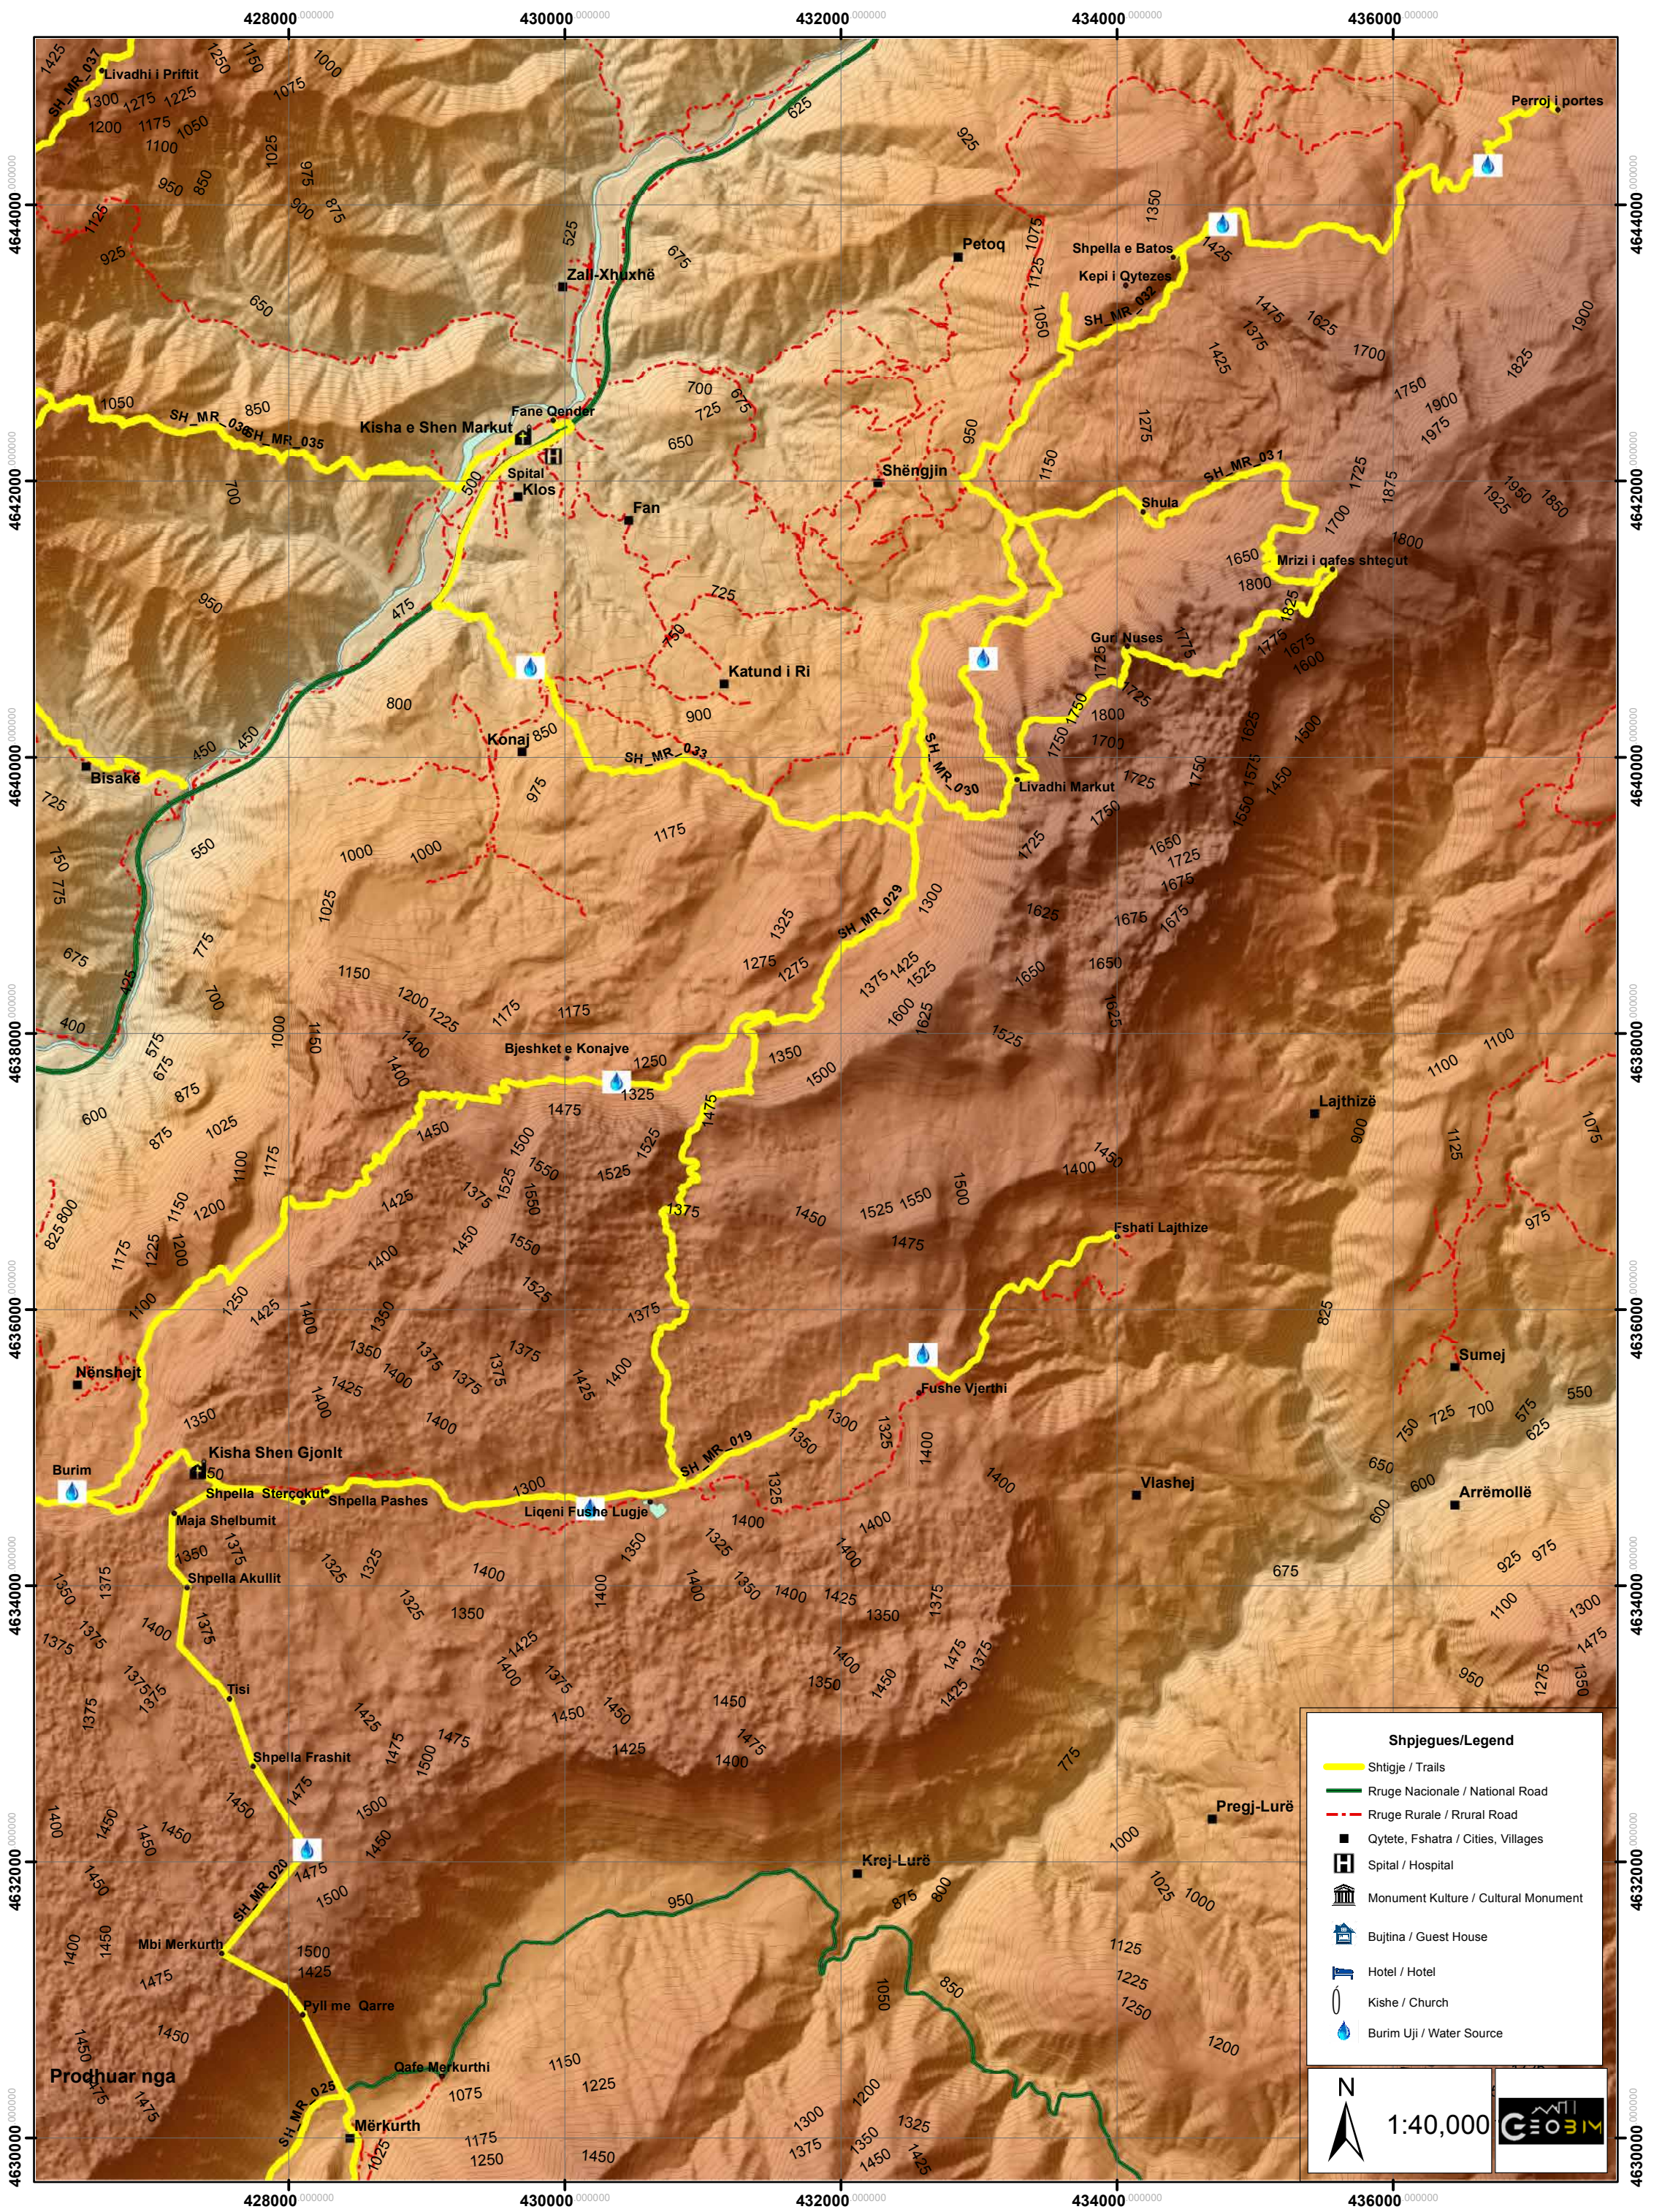

HIKING MIRDITA HARTA E SHTIGJEVE MIRDITE ZEPË

Shpjegues/Legend	
	Shtigje / Trails
	Rruge Nationale / National Road
	Rruge Rurale / Rural Road
	Qytete, Fshatra / Cities, Villages
	Spital / Hospital
	Monument Culture / Cultural Monument
	Bujtina / Guest House
	Hotel / Hotel
	Kishe / Church
	Burim Uji / Water Source

N

1:40,000