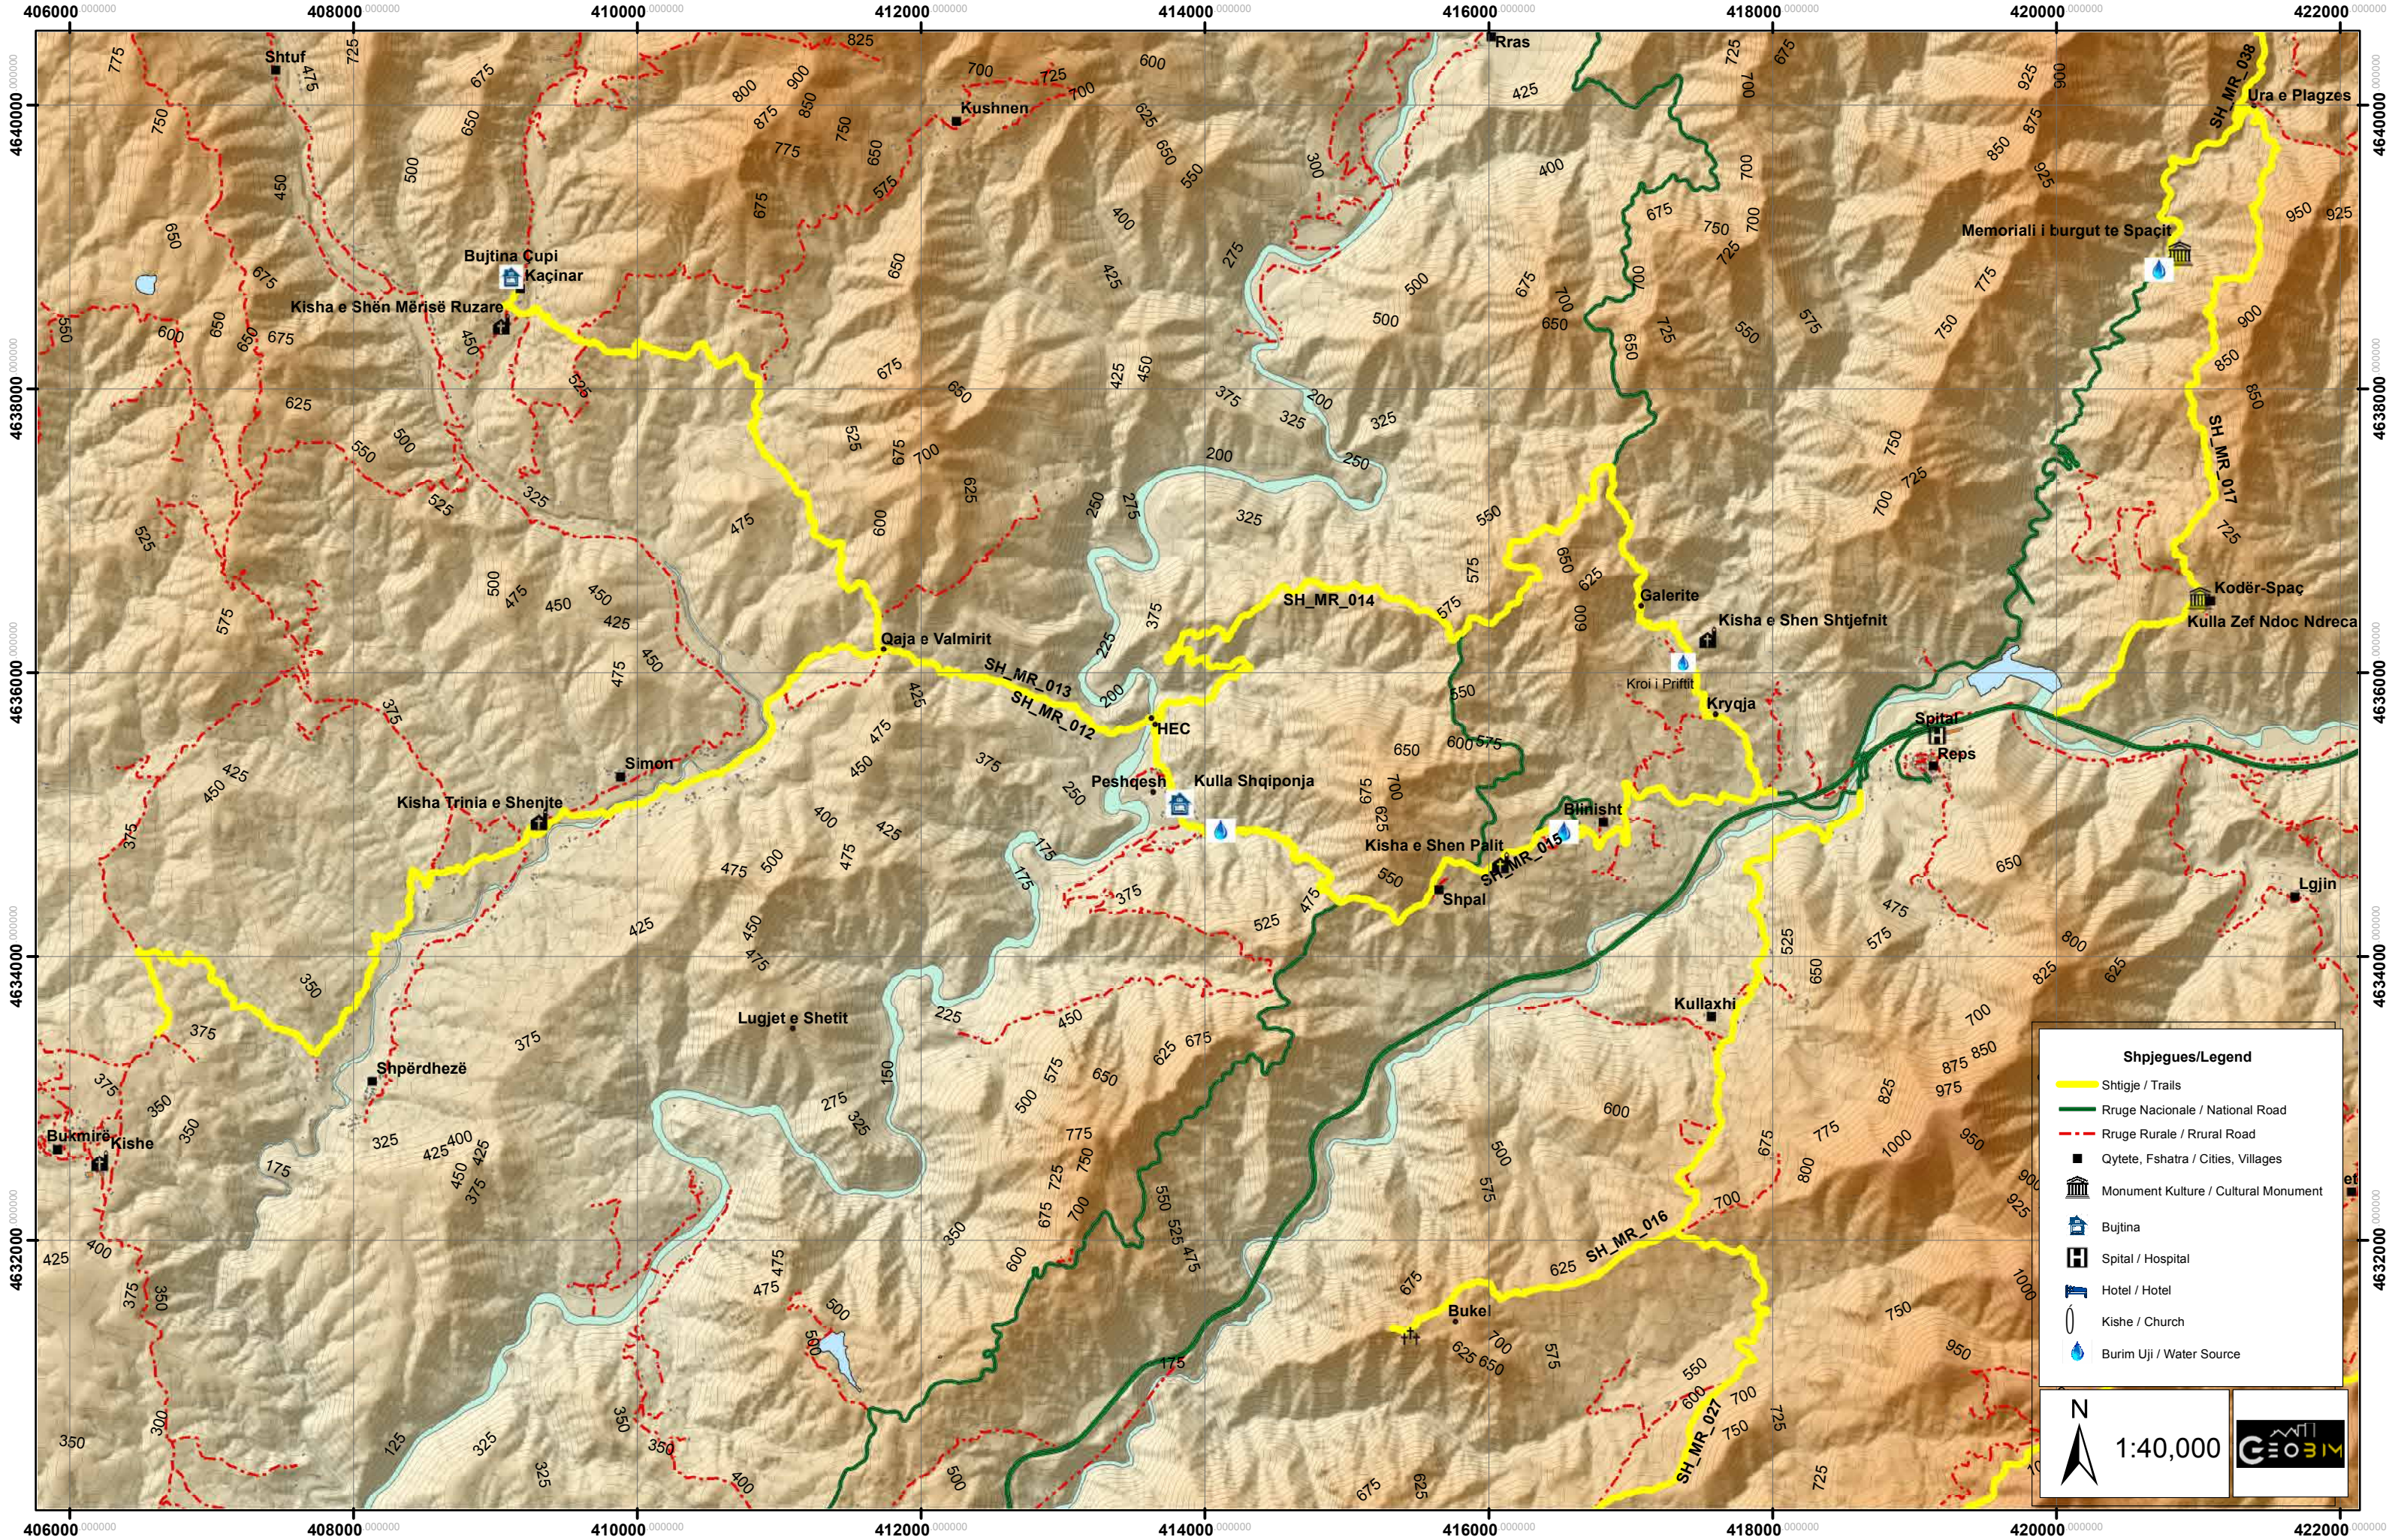

HIKING MIRDITA HARTA E SHTIGJEVE MIRDITË UDHA E MADHE

Shpjegues/Legend

- Shtigje / Trails
- Rruge Nacionale / National Road
- - - Rruge Rurale / Rural Road
- Qytete, Fshatra / Cities, Villages
- ⛪ Monument Kulture / Cultural Monument
- 🏠 Bujtina
- 🏥 Spital / Hospital
- 🏨 Hotel / Hotel
- ⛪ Kisha / Church
- 💧 Burim Uji / Water Source

N
1:40,000