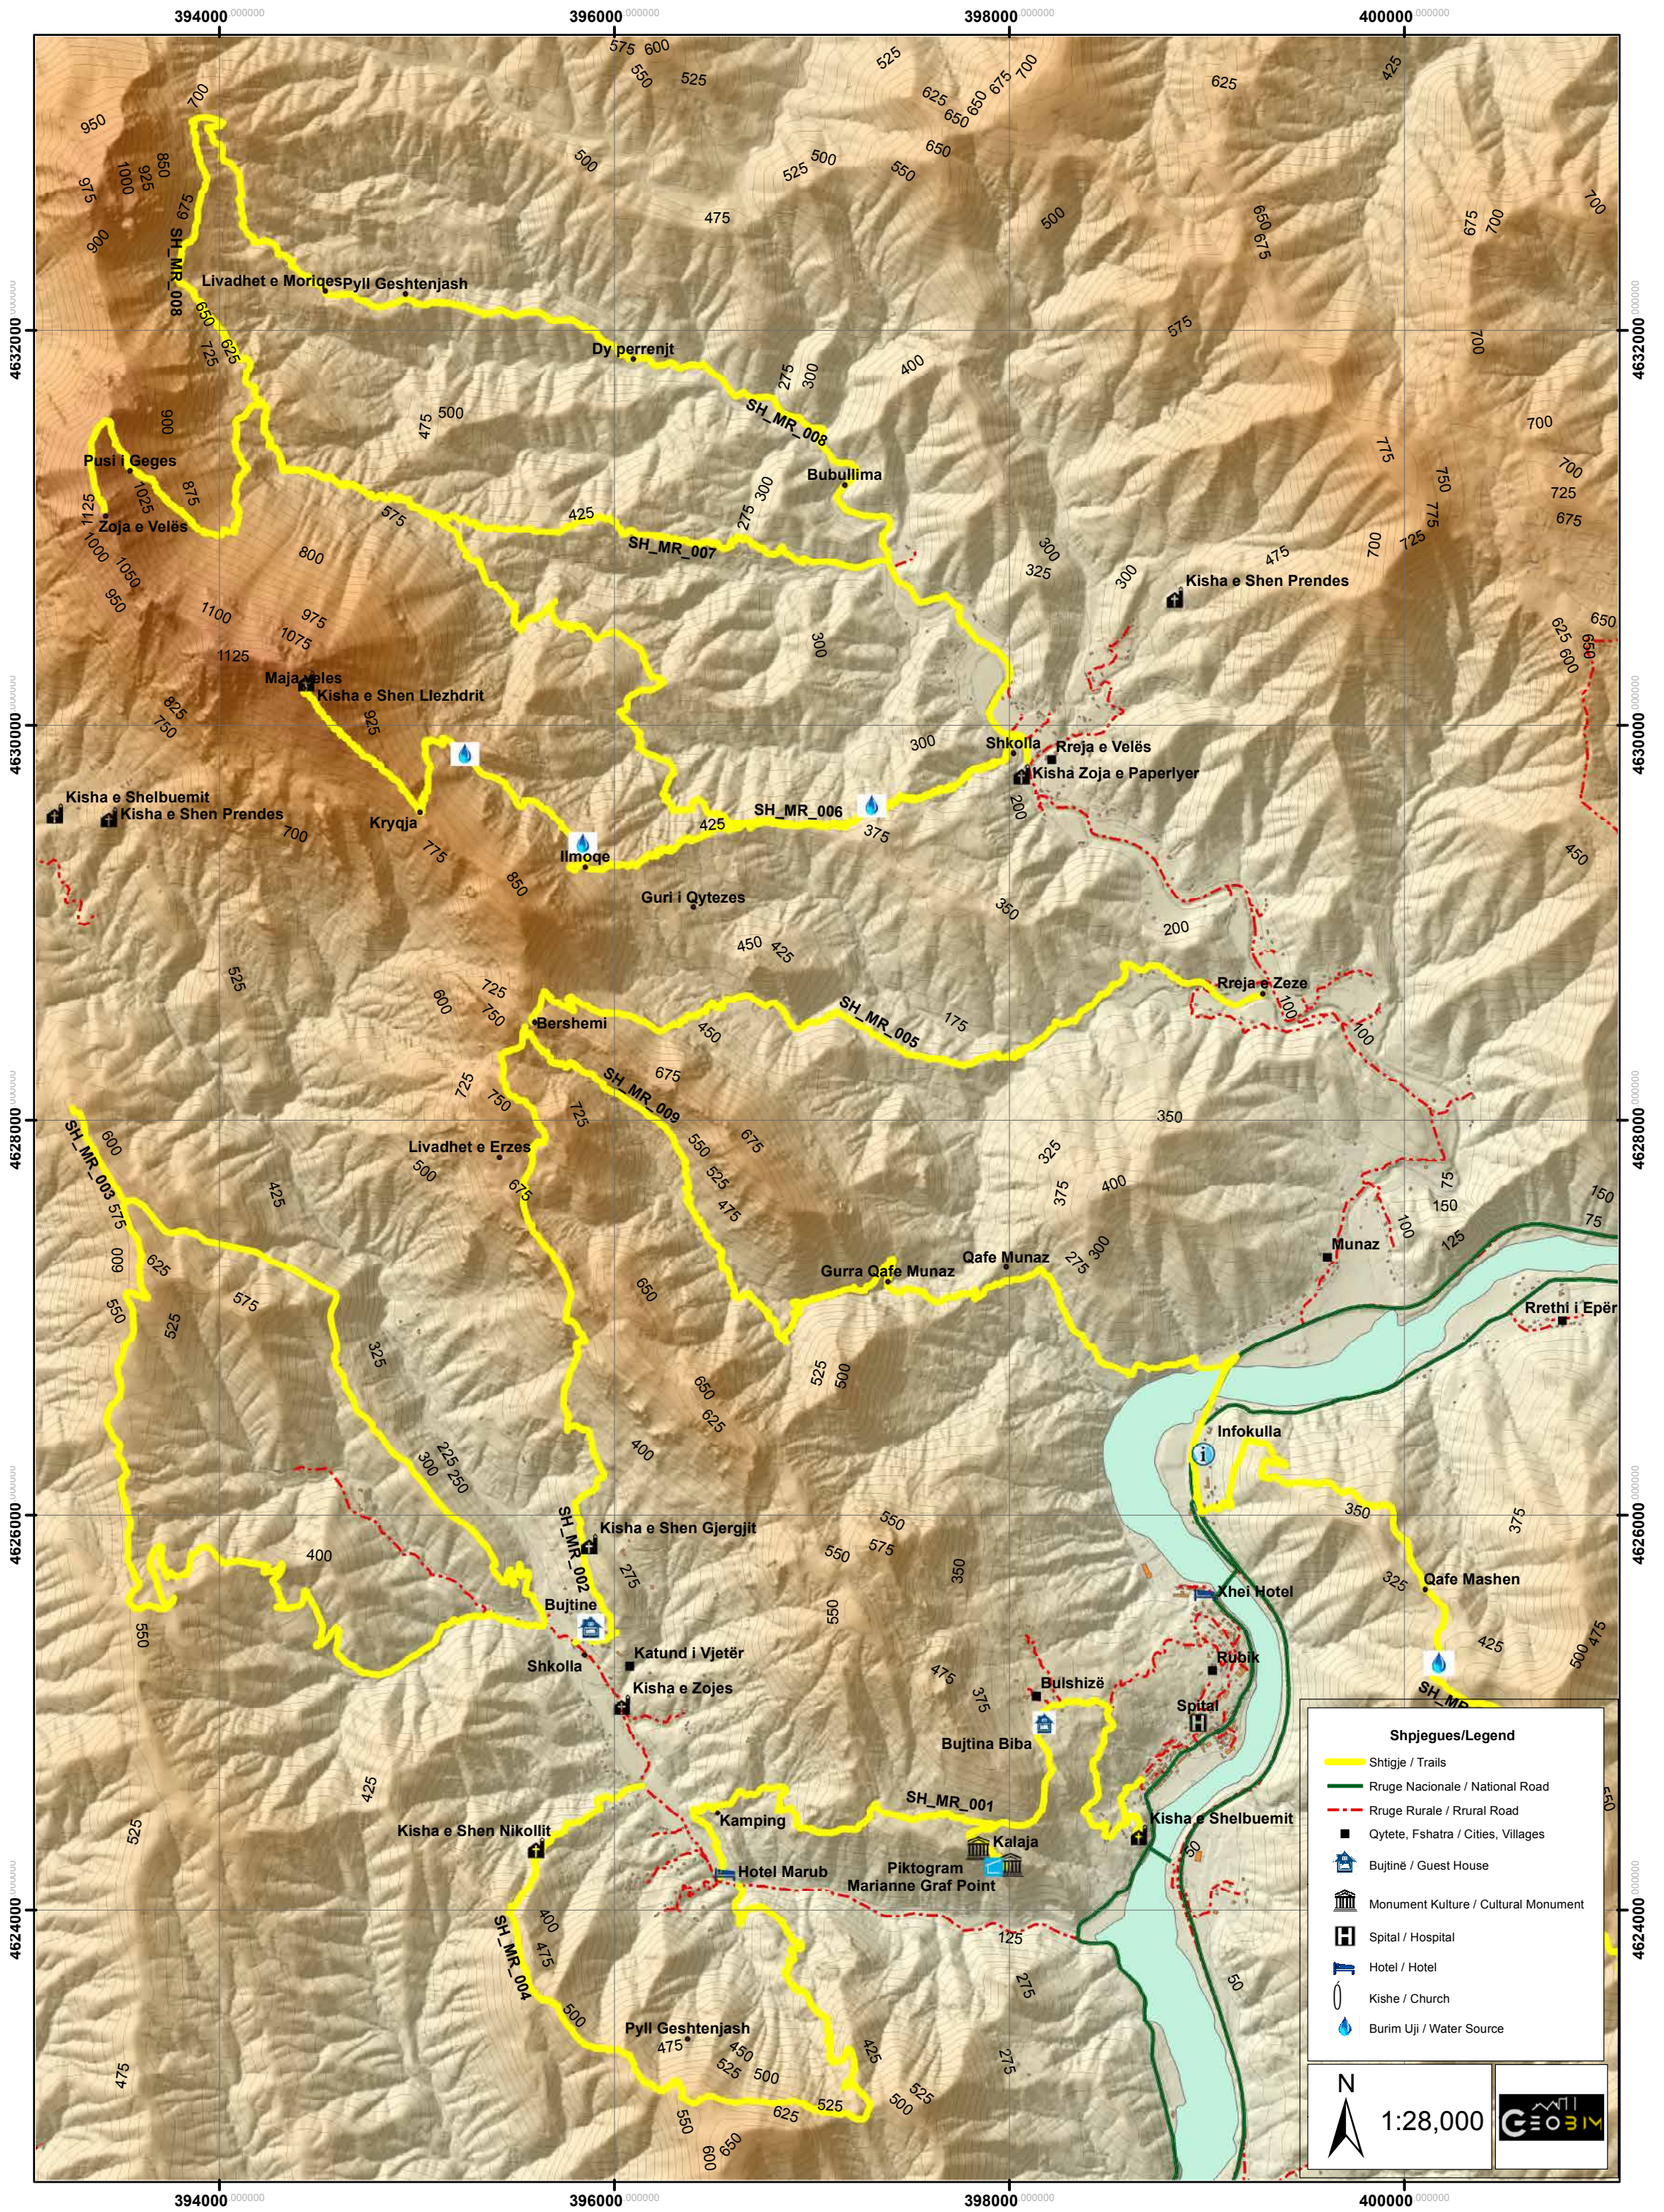

HIKING MIRDITA HARTA E SHTIGJEVE MIRDITE RUBIK

Shpjegues/Legend	
	Shtigje / Trails
	Rruge Nacionale / National Road
	Rruge Rurale / Rural Road
	Qytete, Fshatra / Cities, Villages
	Bujtinë / Guest House
	Monument Culture / Cultural Monument
	Spital / Hospital
	Hotel / Hotel
	Kishe / Church
	Burim Uji / Water Source

N
1:28,000