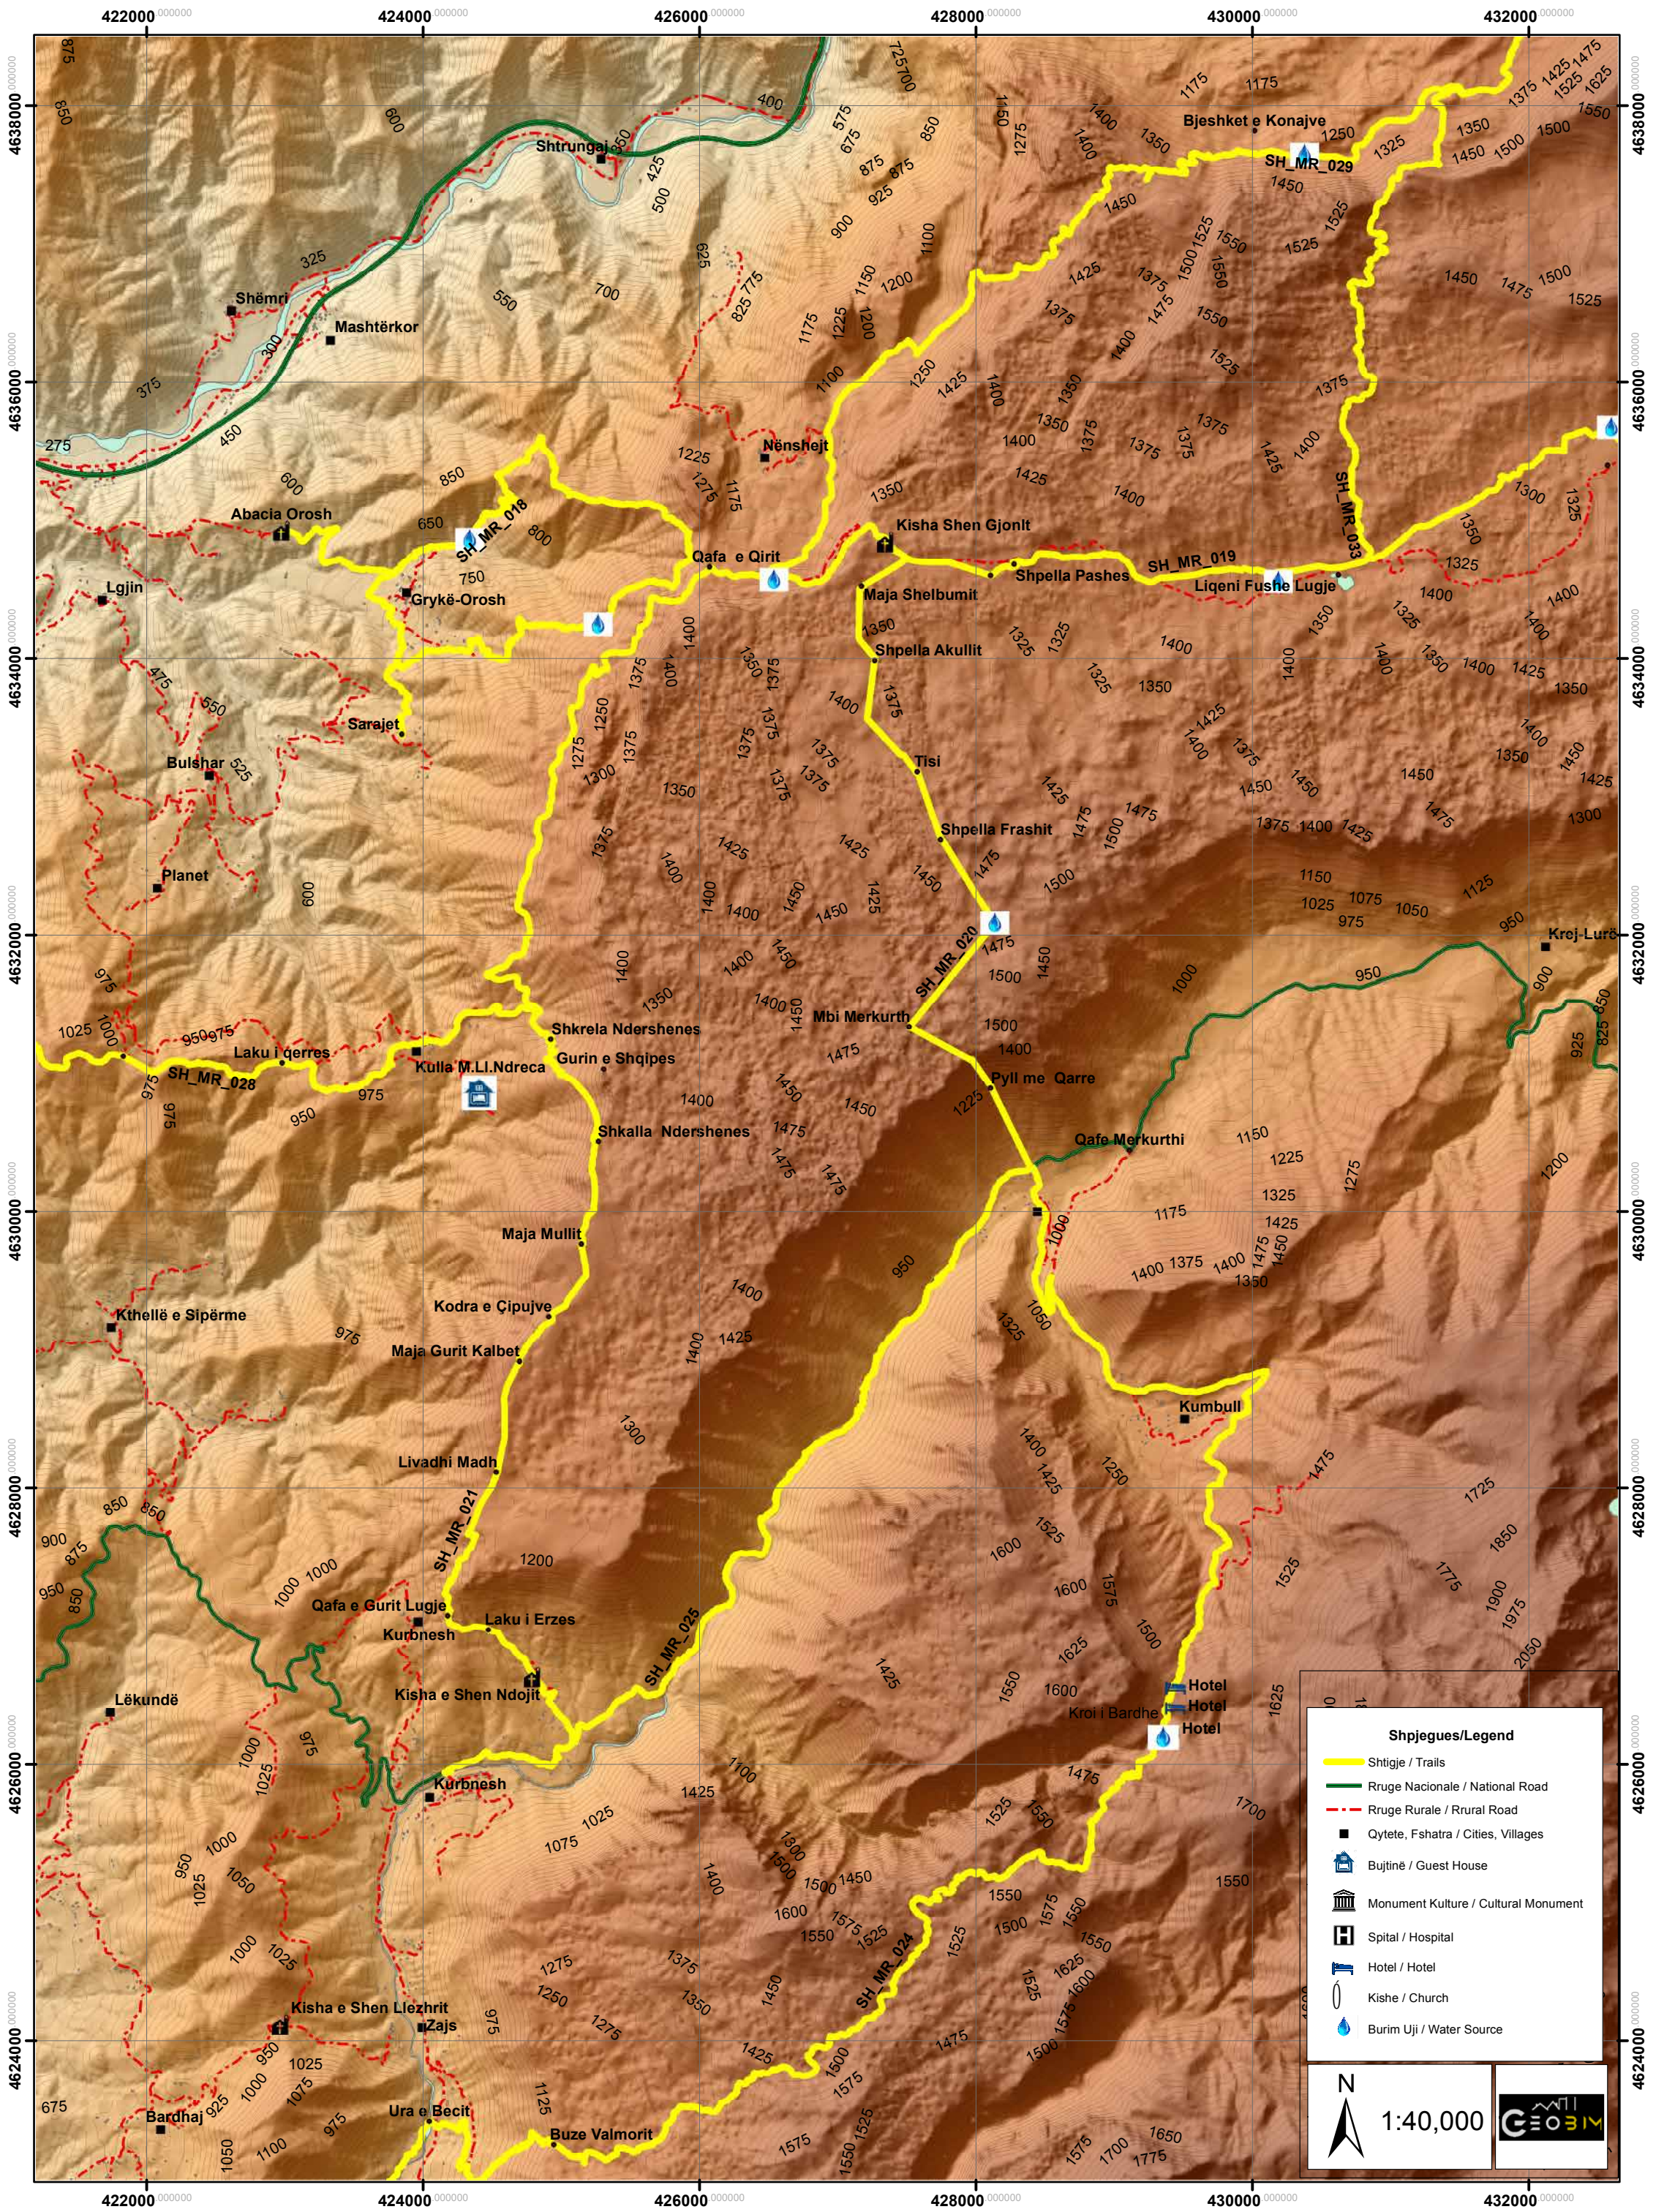

# HIKING MIRDITA HARTA E SHTIGJEVE MIRDITE OROSH

**Shpjegues/Legend**

- Shtigje / Trails
- Rruge Nationale / National Road
- Rruge Rurale / Rural Road
- Qytete, Fshatra / Cities, Villages
- Bujtinë / Guest House
- Monument Culture / Cultural Monument
- Spital / Hospital
- Hotel / Hotel
- Kisha / Church
- Burim Uji / Water Source

N  
1:40,000