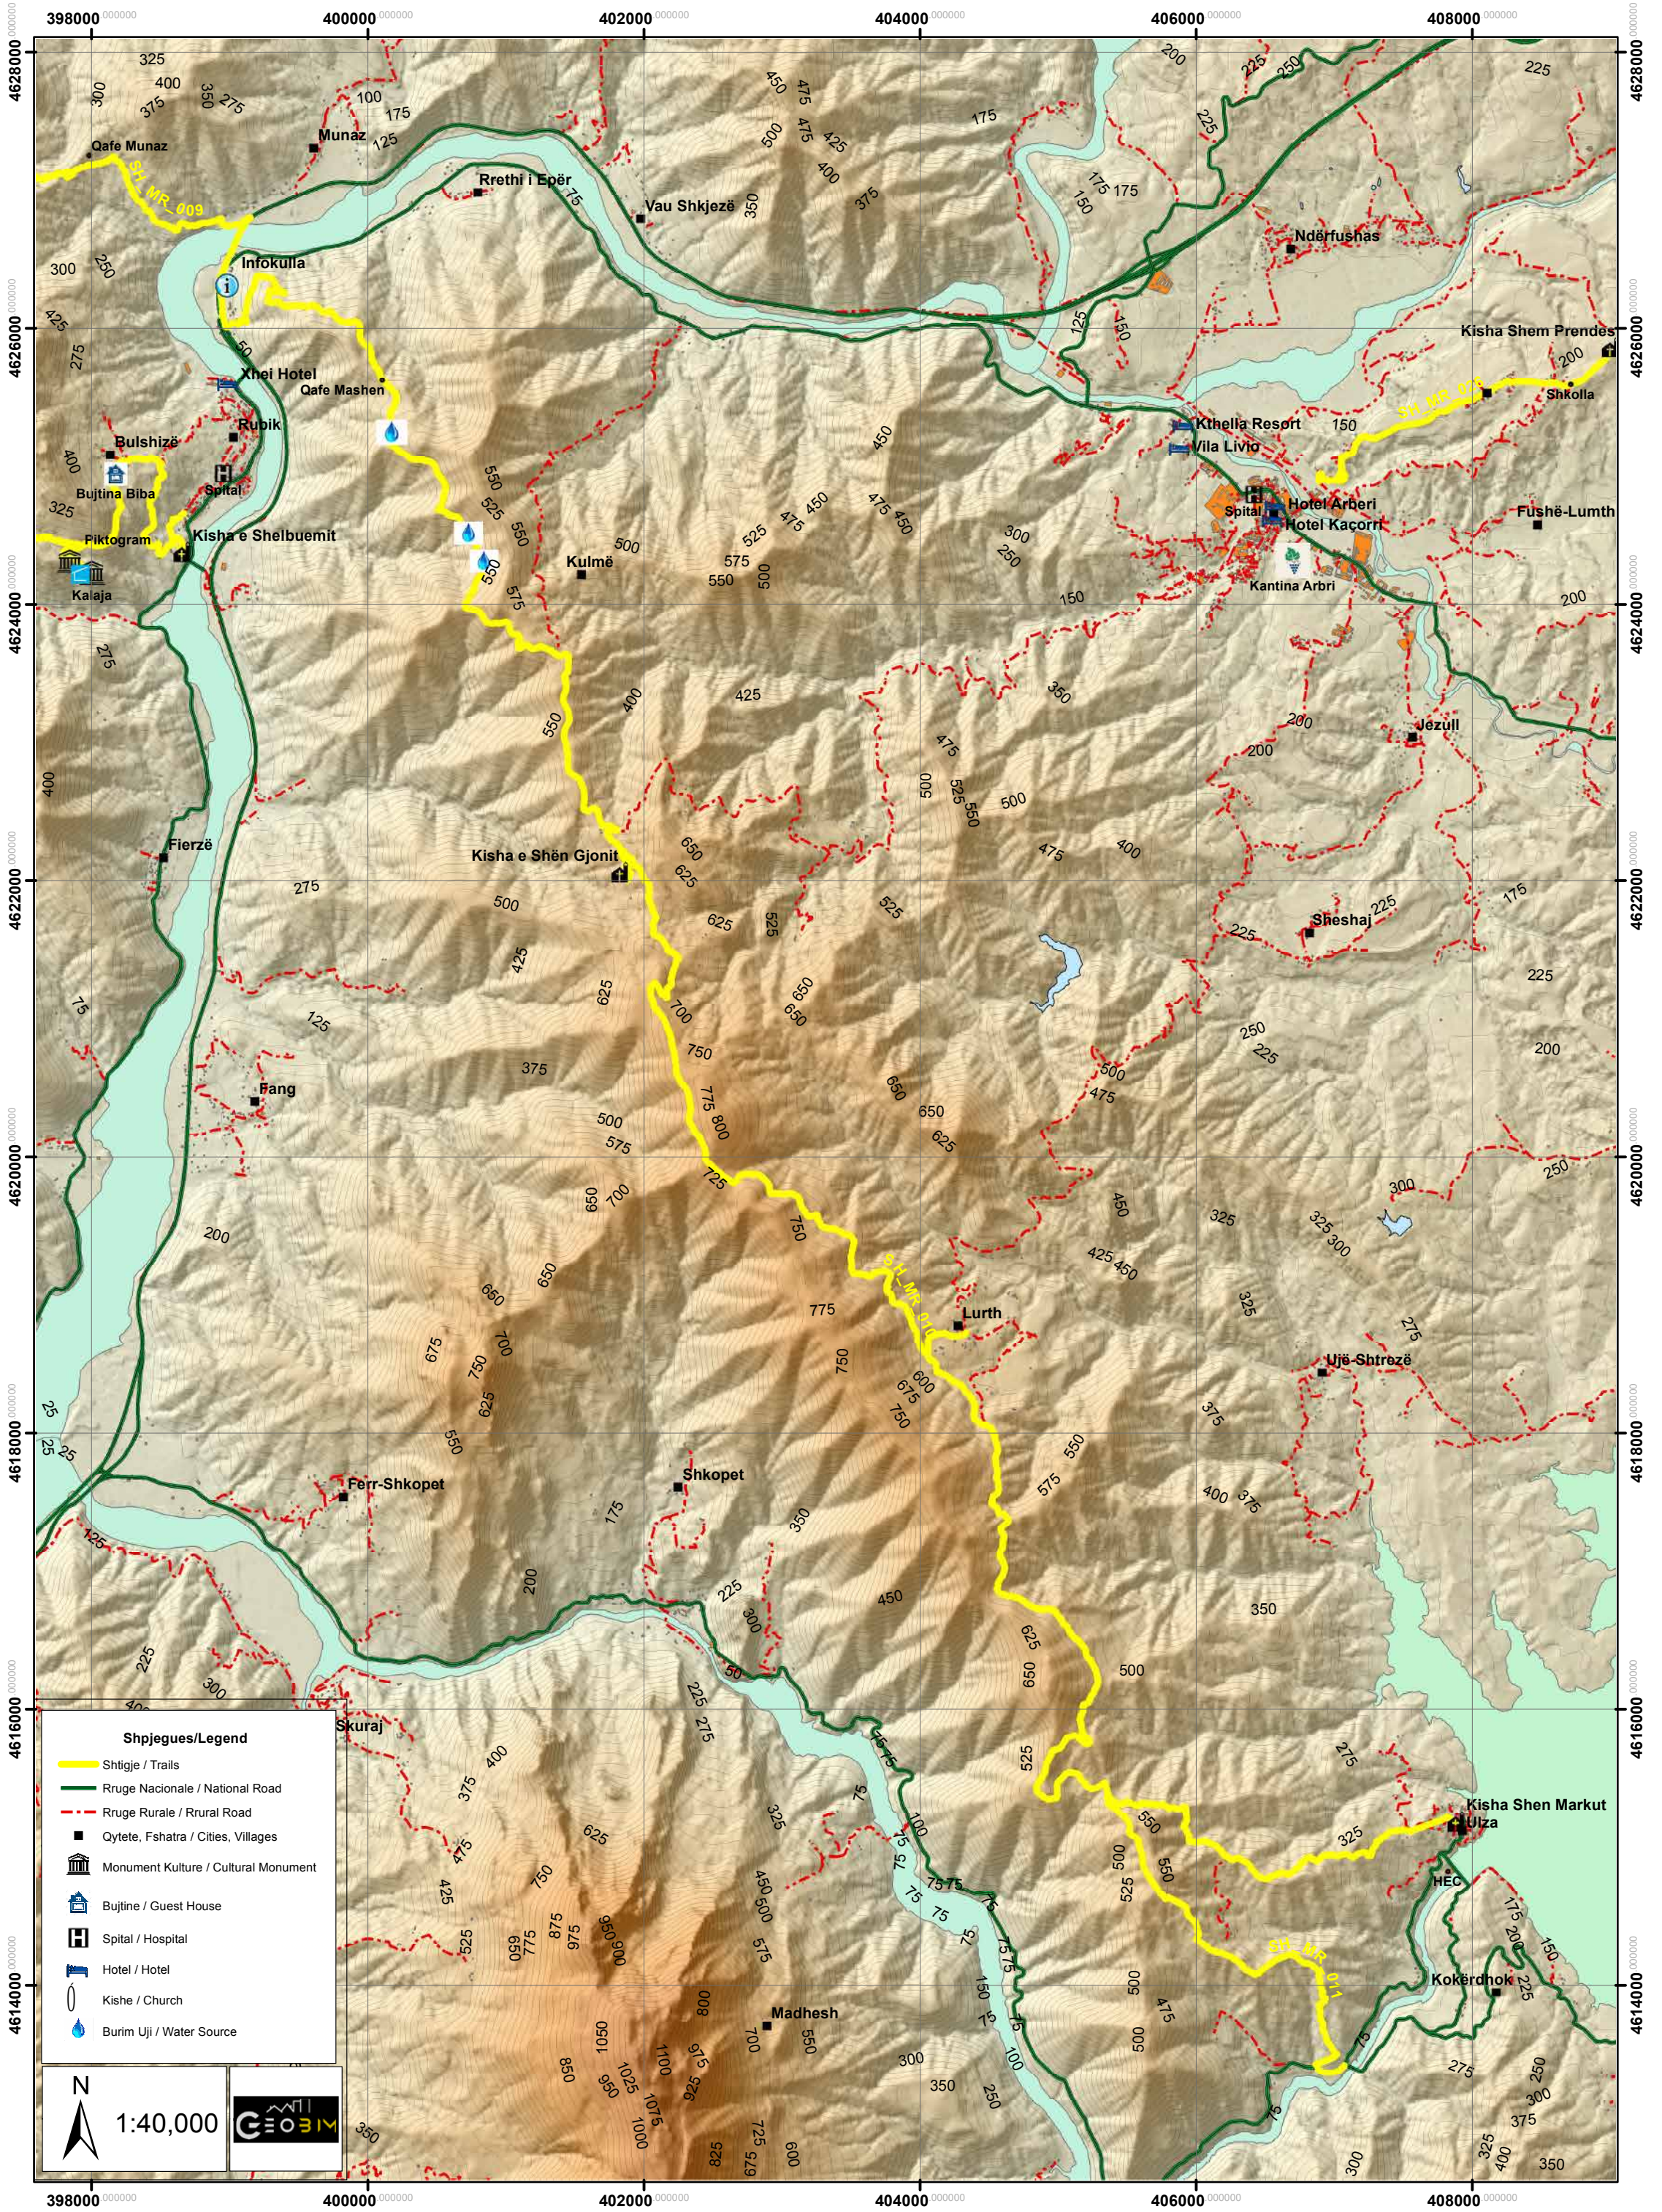

HIKING MIRDITA HARTA E SHTIGJEVE MIRDITE KULME DERVEN

Shpjegues/Legend	
	Shtigje / Trails
	Rruge Nationale / National Road
	Rruge Rurale / Rural Road
	Qytete, Fshatra / Cities, Villages
	Monument Kulture / Cultural Monument
	Bujtine / Guest House
	Spital / Hospital
	Hotel / Hotel
	Kishe / Church
	Burim Uji / Water Source

N
1:40,000